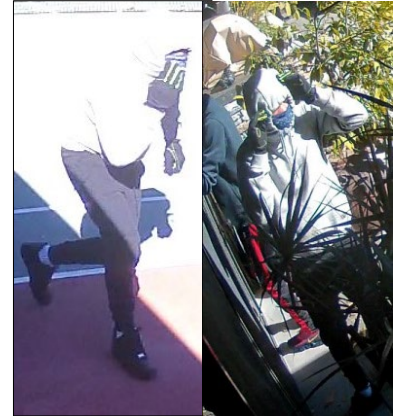

SOUTH PASADENA POLICE DEPARTMENT

1422 Mission Street, South Pasadena, CA 91030

Brian Solinsky, Acting Chief of Police

CRIME BULLETIN

PC 459 Residential Burglary - DR 18-2800

SUSPECT ONE

SEX: Male
RACE: Black
AGE: 18-20 years
WEIGHT: Thin build
HEIGHT: 506-510
CLOTHING: Dark colored "Element" sweat jacket, baggy dark colored jogging pants with red stripes alongside of pants and white socks as gloves.

LOSS: None.

VEHICLE: Not seen.

SUSPECT TWO

SEX: Male
RACE: Black
AGE: 20 years
WEIGHT: Thin build
HEIGHT: 506-510
CLOTHING: Baggy dark colored pants, black and white striped hooded jacket, dark shoes and white socks as gloves.

SUSPECT THREE

SEX: Male
RACE: Black
WEIGHT: Thin build
HEIGHT: 506-510
CLOTHING: Gray hooded jacket, dark pants, dark shoes, black and white gloves and wearing a blue bandana covering face.

On 12-28-18, at about 11:49 AM, the above suspects walk to the rear yard of the victim's residence in the 2000 block of Ashbourne Drive, South Pasadena, CA. Suspects use an unknown tool to shatter a sliding glass door to gain entry. Suspects enter victim's residence and activate alarm. Suspects immediately exit house and as suspects flee.